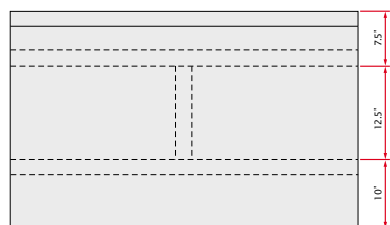

Stainless Steel Cabinet Series

Model No. C3048B

Dimensions for 30" deep cabinet

6" Backsplash Cabinet

- All Heavy Duty Series Stainless Steel Construction
- Fully Welded and Assembled
- Reinforced Frame and H-Style Hat Channels
- Removable Sliding Stainless Steel Doors
- Adjustable Stainless Steel Intermediate Shelf
- Adjustable Stainless Steel heavy duty Leg Assembly
- Optional Drawers come complete with Locks
- Full extension drawer slides

Model No. with 2 sliding doors	Weight lbs.	Model No. with 2 doors & 3 drawers	Weight lbs.	Size D" x L" x H"
24" DEEP CABINETS with 6" Backsplash				
C2436B	120	C2436BD	130	24 x 36 x 35/41
C2442B	135	C2442BD	145	24 x 42 x 35/41
C2448B	145	C2448BD	155	24 x 48 x 35/41
C2460B	175	C2460BD	185	24 x 60 x 35/41
C2472B	210	C2472BD	220	24 x 72 x 35/41
C2484B	240	C2484BD	250	24 x 84 x 35/41
C2496B	270	C2496BD	280	24 x 96 x 35/41
30" DEEP CABINETS with 6" Backsplash				
C3036B	140	C3036BD	150	30 x 36 x 35/41
C3042B	155	C3042BD	165	30 x 42 x 35/41
C3048B	170	C3048BD	180	30 x 48 x 35/41
C3060B	200	C3060BD	210	30 x 60 x 35/41
C3072B	230	C3072BD	240	30 x 72 x 35/41
C3084B	260	C3084BD	270	30 x 84 x 35/41
C3096B	290	C3096BD	300	30 x 96 x 35/41

Sizes nominal, specifications subject to change without notice.

All Drawer Cabinets

- Same features as 6" Backsplash Cabinets above
- Three drawers as shown below
- 30"D holds 2 - 12x20 pans;
- 24"D holds 1 full & 1 half long pan

C2424BD 24" x 24" x 35" 110lbs.
C3024BD 30" x 24" x 35" 125lbs.

Model No. C3048BD