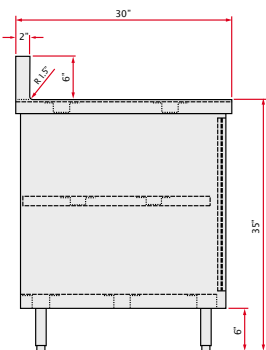

Stainless Steel Cabinet Series

Model No. C3048B

Dimensions for 30" deep cabinet

6" Backsplash Cabinet

- All Heavy Duty Series Stainless Steel Construction
- Fully Welded and Assembled
- Reinforced Frame and H-Style Hat Channels
- Removable Sliding Stainless Steel Doors
- Adjustable Stainless Steel Intermediate Shelf
- Adjustable Stainless Steel heavy duty Leg Assembly
- Optional Drawers come complete with Locks
- Full extension drawer slides

Model No. with 2 sliding doors	Weight lbs.	Model No. with 2 doors & 3 drawers	Weight lbs.	Size D" x L" x H"
24" DEEP CABINETS with 6" Backsplash				
C2436B	120	C2436BD	130	24 x 36 x 35/41
C2442B	135	C2442BD	145	24 x 42 x 35/41
C2448B	145	C2448BD	155	24 x 48 x 35/41
C2460B	175	C2460BD	185	24 x 60 x 35/41
C2472B	210	C2472BD	220	24 x 72 x 35/41
C2484B	240	C2484BD	250	24 x 84 x 35/41
C2496B	270	C2496BD	280	24 x 96 x 35/41
30" DEEP CABINETS with 6" Backsplash				
C3036B	140	C3036BD	150	30 x 36 x 35/41
C3042B	155	C3042BD	165	30 x 42 x 35/41
C3048B	170	C3048BD	180	30 x 48 x 35/41
C3060B	200	C3060BD	210	30 x 60 x 35/41
C3072B	230	C3072BD	240	30 x 72 x 35/41
C3084B	260	C3084BD	270	30 x 84 x 35/41
C3096B	290	C3096BD	300	30 x 96 x 35/41

Sizes nominal, specifications subject to change without notice.

All Drawer Cabinets

- Same features as 6" Backsplash Cabinets above
- Three drawers as shown below
- 30"D holds 2 - 12x20 pans;
- 24"D holds 1 full & 1 half long pan

C2424BD 24" x 24" x 35" 110lbs.
C3024BD 30" x 24" x 35" 125lbs.

Model No. C3048BD