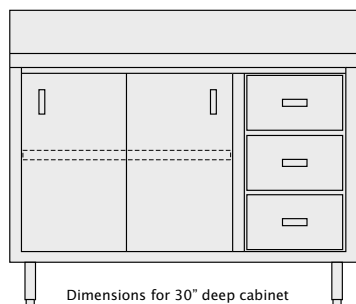

Stainless Steel Cabinet Series

Model No. C3048B

Dimensions for 30" deep cabinet

6" Backsplash Cabinet

- All Heavy Duty Series Stainless Steel Construction
- Fully Welded and Assembled
- Reinforced Frame and H-Style Hat Channels
- Removable Sliding Stainless Steel Doors
- Adjustable Stainless Steel Intermediate Shelf
- Adjustable Stainless Steel heavy duty Leg Assembly
- Optional Drawers come complete with Locks
- Full extension drawer slides

Model No. with 2 sliding doors	Weight lbs.	Model No. with 2 doors & 3 drawers	Weight lbs.	Size D" x L" x H"
24" DEEP CABINETS with 6" Backsplash				
C2436B	120	C2436BD	130	24 x 36 x 35/41
C2442B	135	C2442BD	145	24 x 42 x 35/41
C2448B	145	C2448BD	155	24 x 48 x 35/41
C2460B	175	C2460BD	185	24 x 60 x 35/41
C2472B	210	C2472BD	220	24 x 72 x 35/41
C2484B	240	C2484BD	250	24 x 84 x 35/41
C2496B	270	C2496BD	280	24 x 96 x 35/41
30" DEEP CABINETS with 6" Backsplash				
C3036B	140	C3036BD	150	30 x 36 x 35/41
C3042B	155	C3042BD	165	30 x 42 x 35/41
C3048B	170	C3048BD	180	30 x 48 x 35/41
C3060B	200	C3060BD	210	30 x 60 x 35/41
C3072B	230	C3072BD	240	30 x 72 x 35/41
C3084B	260	C3084BD	270	30 x 84 x 35/41
C3096B	290	C3096BD	300	30 x 96 x 35/41

Sizes nominal, specifications subject to change without notice.

All Drawer Cabinets

- Same features as 6" Backsplash Cabinets above
- Three drawers as shown below
- 30"D holds 2 - 12x20 pans;
- 24"D holds 1 full & 1 half long pan

C2424BD 24" x 24" x 35" 110lbs.
C3024BD 30" x 24" x 35" 125lbs.

Model No. C3048BD